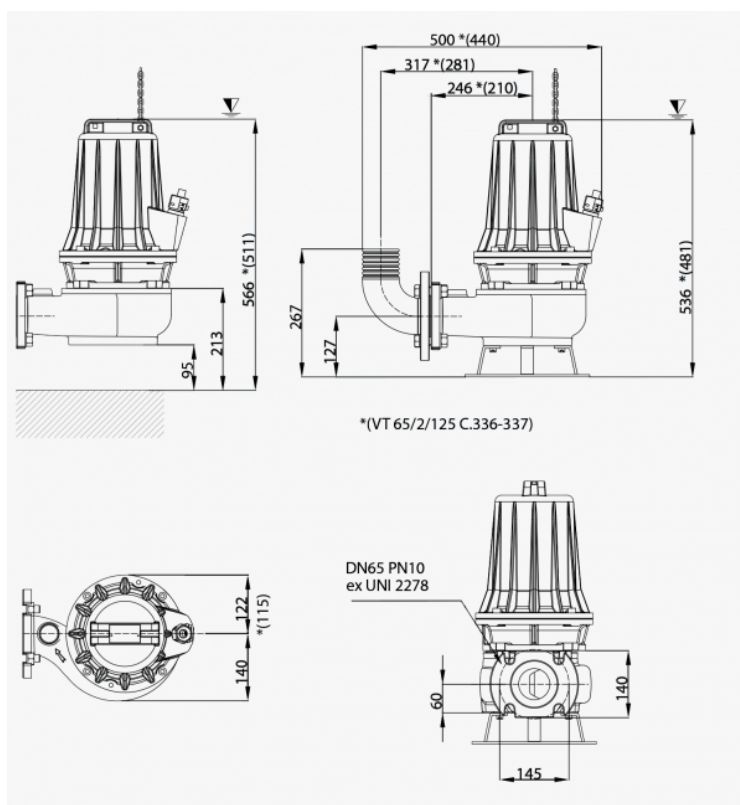

Article number: 71641201510653

Description: Dreno sewage pump Serie VT 65/2/125 C337
2,2 3x400V 50HZ discharge DN65

Measures

Type = Type VT 65/2/125 C337